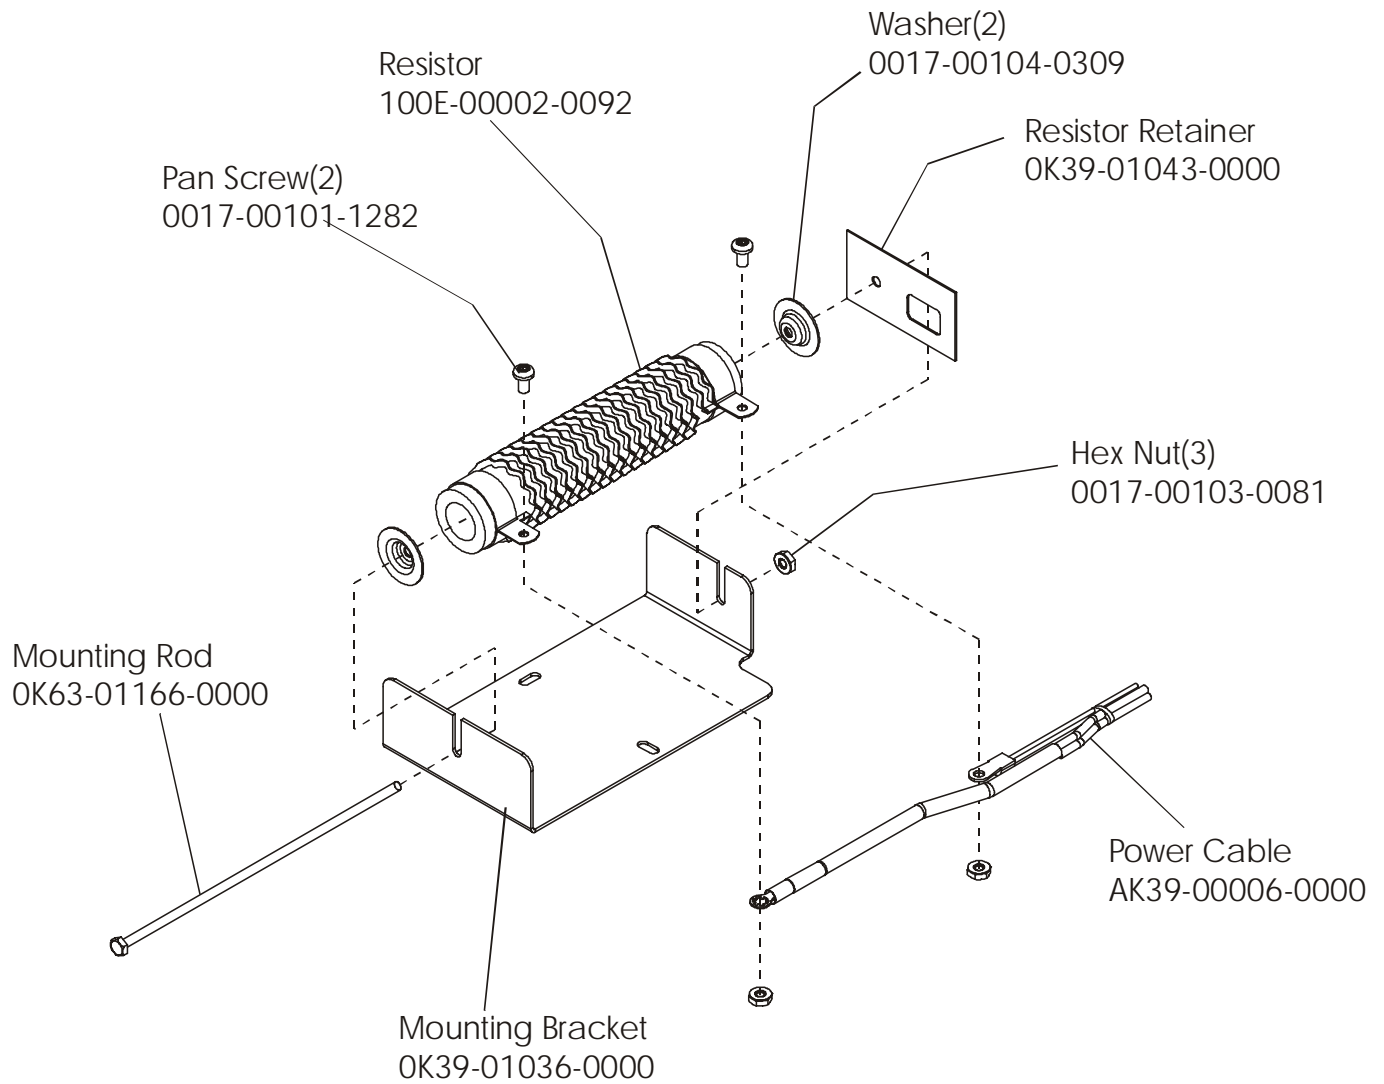

ARCTIC SILVER 95RE
Power Control Board

95RE-0XXX-04
S/N 100000-UP

Assembly Number - AK39-00092-0000

ARCTIC SILVER 95RE
Alternator w/pulley Assembly

95RE-0XXX-04
S/N 100000-UP

Assembly Number – AK63-00093-0000